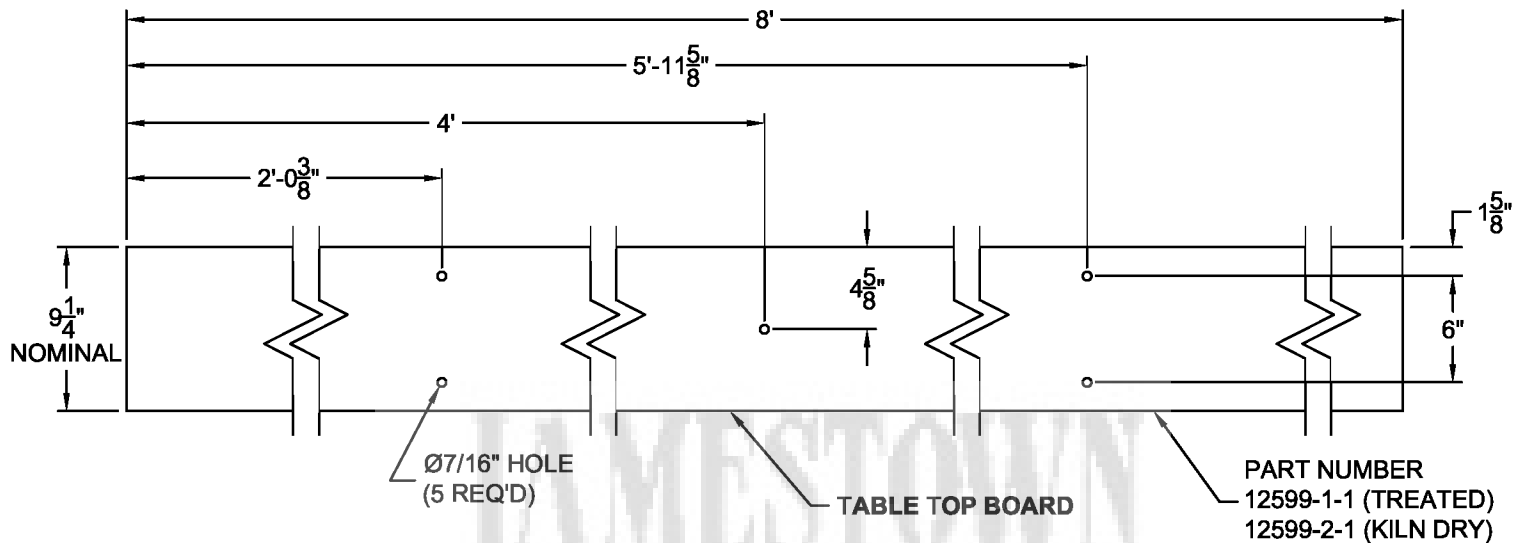

2" x 10" x 8' LUMBER, SOUTHERN YELLOW PINE #1

NOTE:

1. WE RECOMMEND A 3/8" RADIUS ROUTERED EDGE ON ALL BOARDS.
2. DUE TO DIMENSIONAL VARIATIONS IN THE LUMBER, IT IS RECOMMENDED THAT ALL HOLES TO BE DRILLED SHOULD BE MEASURED FROM THE SAME END.

DATE : 5-22-07

PRODUCT PART NUMBER : 12599 & 11157

REV. NO.

PRODUCT DESCRIPTION :
8' SEAT AND TABLE BOARDS FOR
UNIVERSAL PICNIC TABLES

2855 GIRTS ROAD
JAMESTOWN, NY 14701