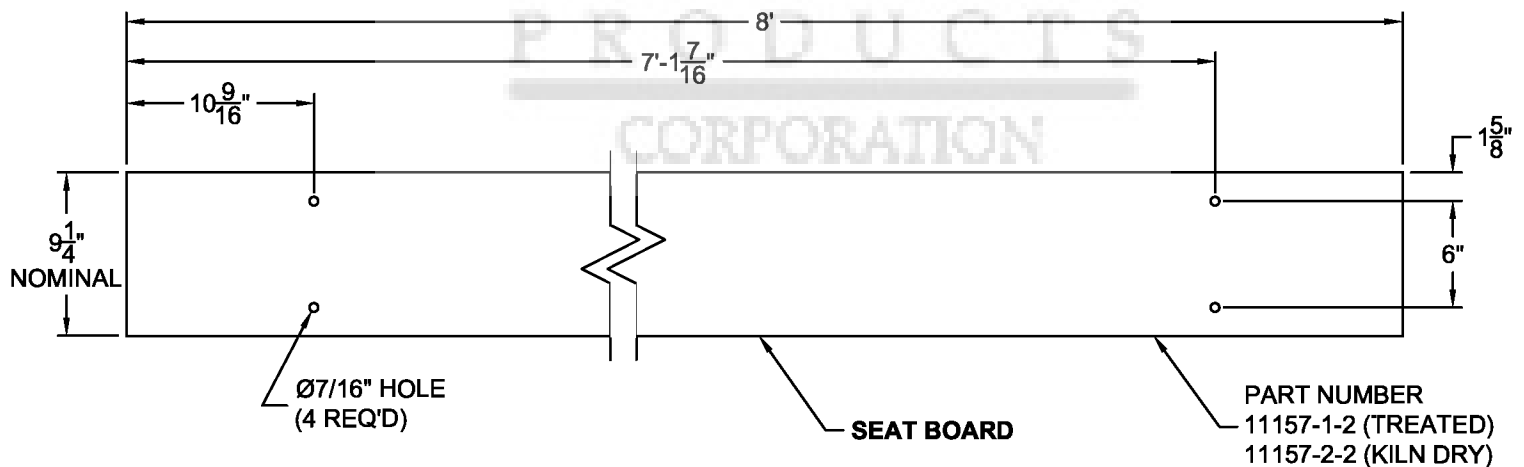

2" x 10" x 8' LUMBER, SOUTHERN YELLOW PINE #1

NOTE:

1. WE RECOMMEND A 3/8" RADIUS ROUTERED EDGE ON ALL BOARDS.
2. DUE TO DIMENSIONAL VARIATIONS IN THE LUMBER, IT IS RECOMMENDED THAT ALL HOLES TO BE DRILLED SHOULD BE MEASURED FROM THE SAME END.

DATE : 5-22-07

PRODUCT PART NUMBER : 12599 & 11157

REV. NO.

PRODUCT DESCRIPTION :
8' SEAT AND TABLE BOARDS FOR
UNIVERSAL PICNIC TABLES

2855 GIRTS ROAD
JAMESTOWN, NY 14701