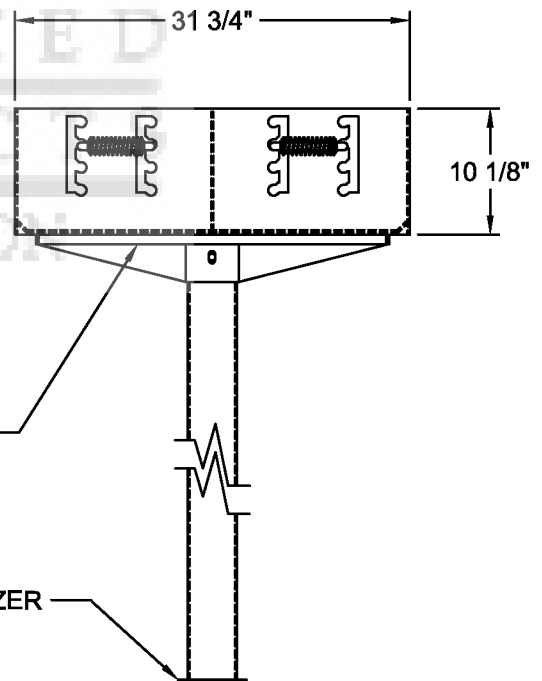

GRATE: Ø1/2" STEEL BARS
ON 1 1/8" CENTERS

STAY COOL
SPRING

- Firebox is 36 1/8" lg. x 31 3/4" deep x 10 1/8" high constructed of 3/16" thick steel (A569) with an integral ash retention flange and drain holes.
- Underside of firebox is reinforced with 4" tapered gussets and 3/16" thick x 1" steel bar rectangular framework.
- Two separate grates are constructed from 1/2" dia. A36 steel bars located on 1 1/8" centers. The four position theft proof grates adjust from 3 1/2" to 9" above the firebed. Each grate has a cooking area of 504 sq. inches for a total of 1008 sq. inches.
- Grate handles are constructed from 5/8" dia. A36 steel bars equipped with stay cool spring grips suitable for public use.
- Grill is supported by a heavy duty 4" square x 60"lg. post for stationary concrete mounting.
- Standard shelf is 31 3/4" long x 8" deep.
- All joints are continuously welded.
- All exposed corners are chamfered for safety.
- Standard finish is a non-toxic black powder coat.
- Approximate weight = 215 lbs.

46.125"
TYP. HEIGHT

60" POST FOR DIRECT
CONCRETE BURIAL

RECTANGULAR FRAMEWORK

NOTE - SUFFICIENT
AMOUNT OF CONCRETE
SHOULD BE USED TO
SECURELY HOLD UNIT FOR
INTENDED USE AND
ENVIRONMENTAL
CONDITIONS

NOTE : CUSTOMER TO PROVIDE CONCRETE (RECOMMENDED)