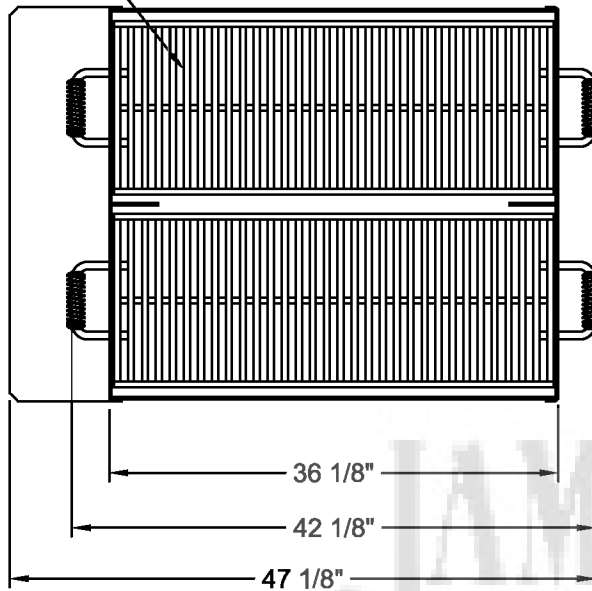

GRATE: Ø1/2" STEEL BARS
ON 1 1/8" CENTERS

STAY COOL
SPRING

- Firebox is 36 1/8" lg. x 31 3/4" deep x 10 1/8" high constructed of 3/16" thick steel (A569) with an integral ash retention flange and drain holes.
- Underside of firebox is reinforced with 4" tapered gussets and 3/16" thick x 1" steel bar rectangular framework.
- Two separate grates are constructed from 1/2" dia. A36 steel bars located on 1 1/8" centers. The four position theft proof grates adjust from 3 1/2" to 9" above the firebed. Each grate has a cooking area of 504 sq. inches for a total of 1008 sq. inches.
- Grate handles are constructed from 5/8" dia. A36 steel bars equipped with stay cool spring grips suitable for public use.
- Grill is supported by a heavy duty 4" square x 60"lg. post for stationary concrete mounting.
- Standard shelf is 31 3/4" long x 8" deep.
- All joints are continuously welded.
- All exposed corners are chamfered for safety.
- Standard finish is a non-toxic black powder coat.
- Approximate weight = 215 lbs.

46.125"
TYP. HEIGHT

60" POST FOR DIRECT
CONCRETE BURIAL

RECTANGULAR FRAMEWORK

NOTE - SUFFICIENT
AMOUNT OF CONCRETE
SHOULD BE USED TO
SECURELY HOLD UNIT FOR
INTENDED USE AND
ENVIRONMENTAL
CONDITIONS

NOTE : CUSTOMER TO PROVIDE CONCRETE (RECOMMENDED)