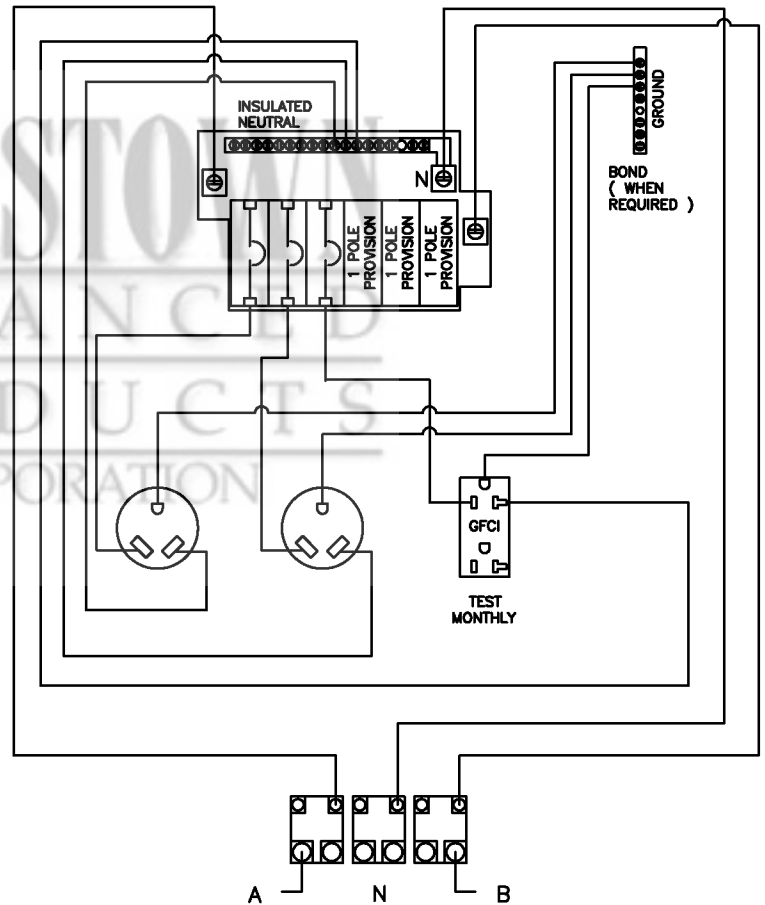

FRONT VIEW

SIDE VIEW

VIEW FROM BACKSIDE

UL Listed, NEMA type 3R rainproof enclosure.
 One piece construction from G90 galvanized steel.
 All surfaces have electrostatic gray powder coated finish.
 120/240 volt single phase, 125 Amp.
 Suitable for campground / RV and temporary service.
 Commercial quality receptacles.
 Loop feed lugs on all pedestals up to 350 MCM wire.
 Tin plated copper stabs standard.
 All units factory wired.
 All units standard with hub openings, closure plate included.
 All 9" boxes are 9.125" wide.

PLEASE REVIEW THE DIAGRAMS AND SIGN AND DATE BELOW. ALL DRAWINGS ARE THE PROPERTY OF JAMESTOWN ADVANCED PRODUCTS. DISTRIBUTION OF DRAWINGS WITHOUT THE CONSENT OF JAMESTOWN ADVANCED PRODUCTS IS PROHIBITED.

DATE : 05/06/05

PRODUCT PART NUMBER : 25-223

REV. NO.

PRODUCT DESCRIPTION :
 PEDESTAL MOUNT POWER OUTLET WITH A 30 - 30 - 20 AMP RECEPTACLE CONFIGURATION

2855 GIRTS ROAD
 JAMESTOWN, NY 14701