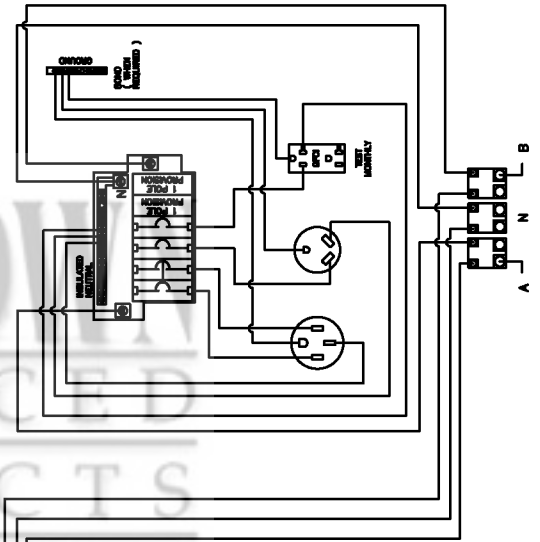

UL Listed, NEMA type 3R rainproof enclosure.
 One piece construction from G90 galvanized steel.
 All surfaces have electrostatic gray powder coated finish.
 120/240 volt single phase, 125 Amp.
 Suitable for campground / RV and temporary service.
 Commercial quality receptacles.
 Loop feed lugs on all pedestals up to 350 MCM wire.
 Tin plated copper stabs standard.
 All units factory wired.
 All units standard with hub openings, closure plate included.
 All 9" boxes are 9.125" wide.

FRONT VIEW

SIDE VIEW

VIEW FROM BACKSIDE

Please review the diagrams and sign and date below. All drawings are the property of Jamestown advanced Products. Distribution of drawings without the consent of Jamestown Advanced Products is prohibited

DATE : 05/09/05

PRODUCT PART NUMBER : 33-123

REV. NO. 1

PRODUCT DESCRIPTION :
 PEDESTAL MOUNT POWER OUTLET WITH A 50 - 30 - 20 AMP RECEPTACLE CONFIGURATION-BACK TO BACK

2855 GIRTS ROAD
 JAMESTOWN, NY 14701