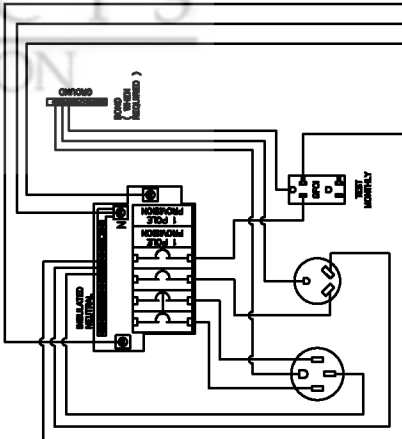

UL Listed, NEMA type 3R rainproof enclosure.
 One piece construction from G90 galvanized steel.
 All surfaces have electrostatic gray powder coated finish.
 120/240 volt single phase, 125 Amp.
 Suitable for campground / RV and temporary service.
 Commercial quality receptacles.
 Loop feed lugs on all pedestals up to 350 MCM wire.
 Tin plated copper stabs standard.
 All units factory wired.
 All units standard with hub openings, closure plate included.
 All 9" boxes are 9.125" wide.

FRONT VIEW

SIDE VIEW

VIEW FROM BACKSIDE

Please review the diagrams and sign and date below. All drawings are the property of Jamestown advanced Products. Distribution of drawings without the consent of Jamestown Advanced Products is prohibited

DATE : 05/09/05

PRODUCT PART NUMBER : 33-123

REV. NO. 1

PRODUCT DESCRIPTION :
 PEDESTAL MOUNT POWER OUTLET WITH A 50 - 30 - 20 AMP RECEPTACLE CONFIGURATION-BACK TO BACK

2855 GIRTS ROAD
 JAMESTOWN, NY 14701