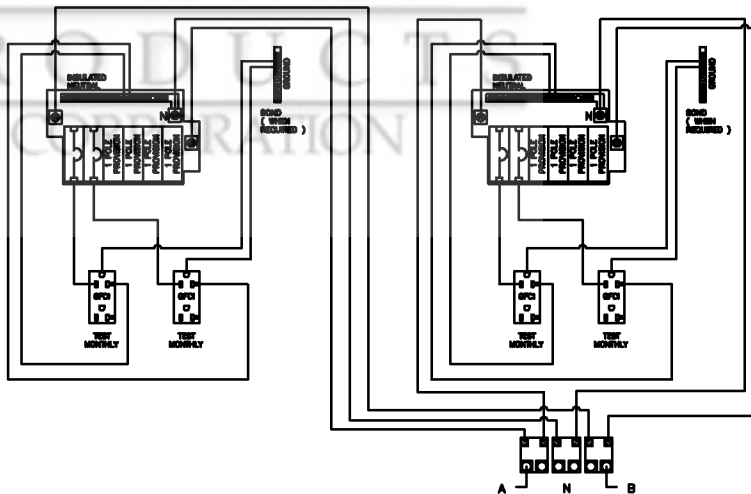

CUSTOMER APPROVAL :

DATE :